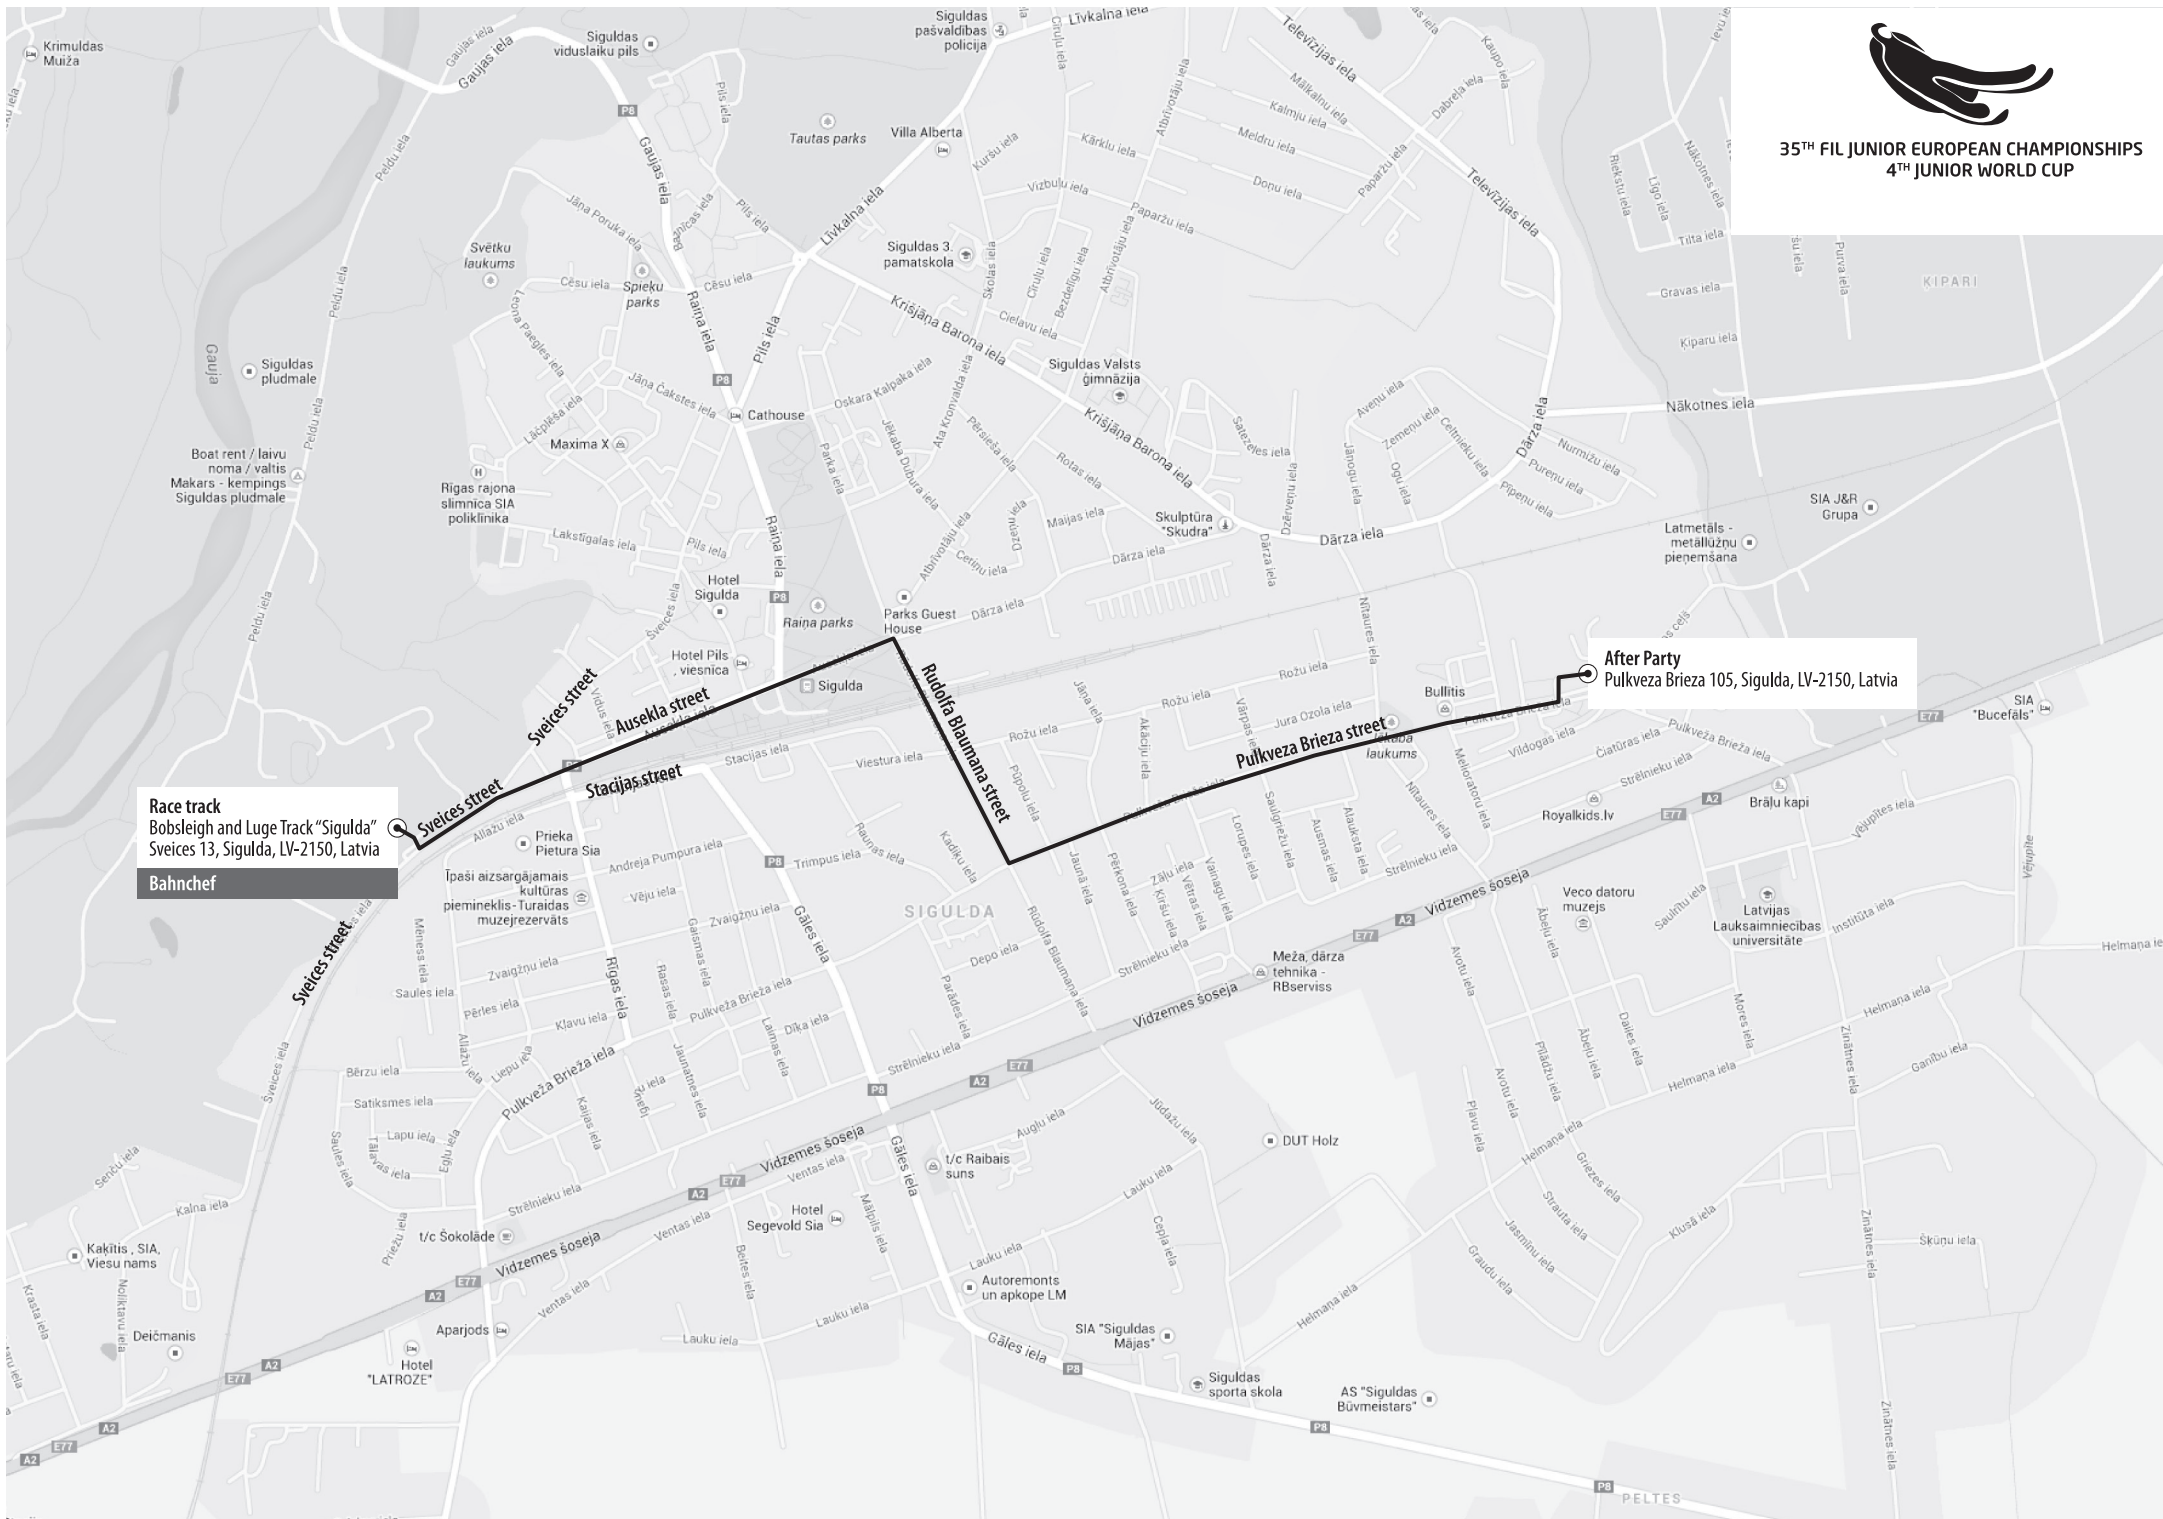

35TH FIL JUNIOR EUROPEAN CHAMPIONSHIPS
4TH JUNIOR WORLD CUP

Race track
Bobsleigh and Luge Track "Sigulda"
Sveices 13, Sigulda, LV-2150, Latvia
Bahnchef

After Party
Pulkveža Briēža 105, Sigulda, LV-2150, Latvia